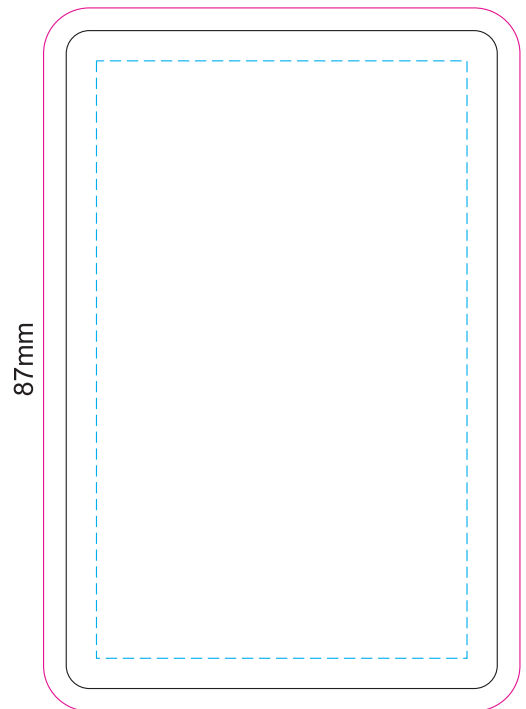

100% of Actual Size  
Direct Digital

CARD CASE

Blue Line = The SIGNIFICANT PRINT AREA  
(Keep all critical images & text within this box)  
Black Line = Maximum print area  
Pink Line = Bleed off to here  
Grey Line = Fold lines

100% of Actual Size  
Direct Digital

57mm

87mm

CARD BACKS

Blue Line = The SIGNIFICANT PRINT AREA  
(Keep all critical images & text within this box)  
Black Line = Maximum print area  
Pink Line = Bleed off to here