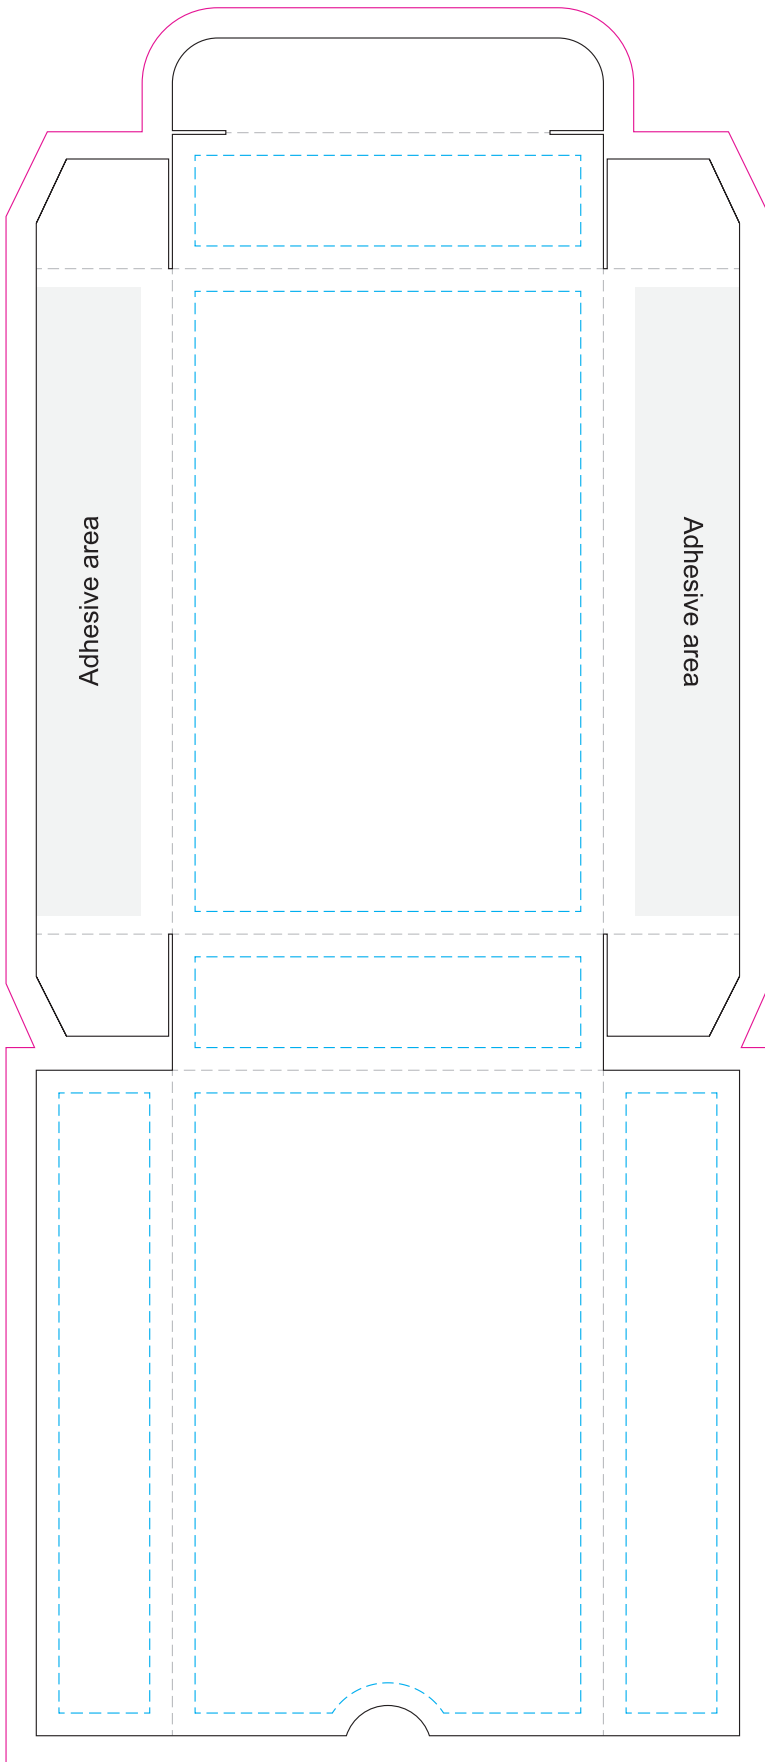

100% of Actual Size  
Direct Digital

CARD CASE

Blue Line = The SIGNIFICANT PRINT AREA  
(Keep all critical images & text within this box)  
Black Line = Maximum print area  
Pink Line = Bleed off to here  
Grey Line = Fold lines

100% of Actual Size  
Direct Digital

57mm

87mm

CARD BACKS

Blue Line = The SIGNIFICANT PRINT AREA  
(Keep all critical images & text within this box)  
Black Line = Maximum print area  
Pink Line = Bleed off to here